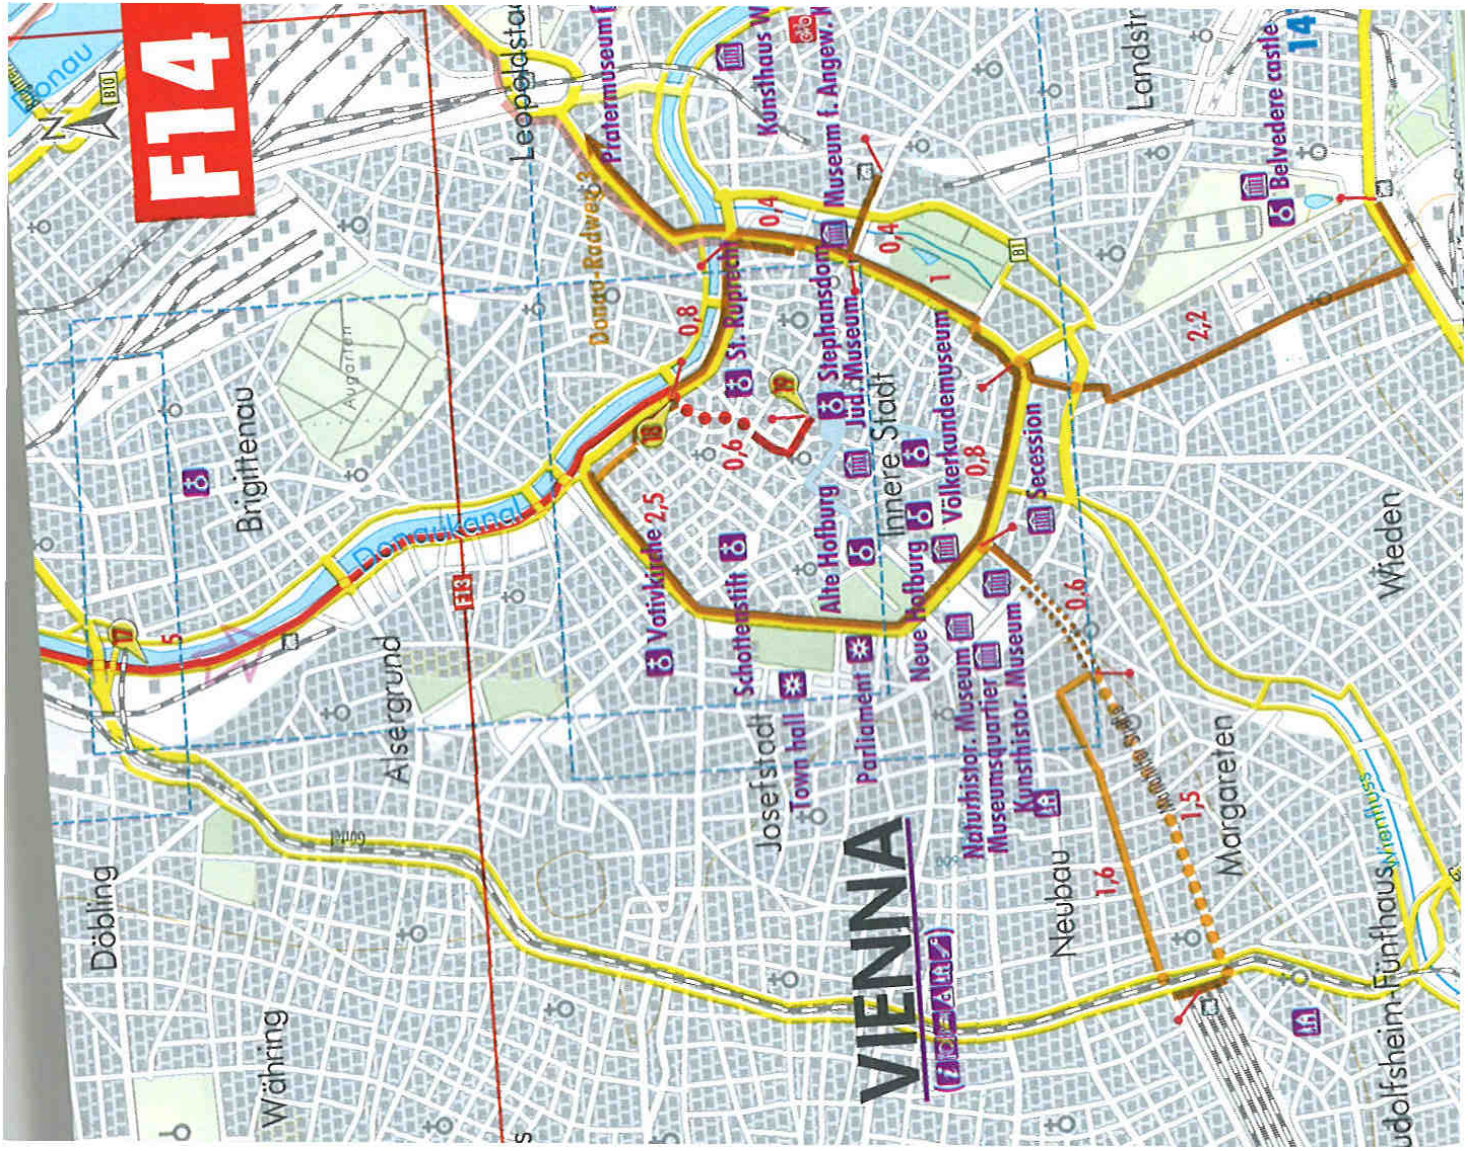

F14

Vienna (Center)

Kunsthistorisches Museum

St. Stephen's Cathedral

St. Peter's Church

St. Michael's Church

St. Nicholas Church

St. Anne's Church